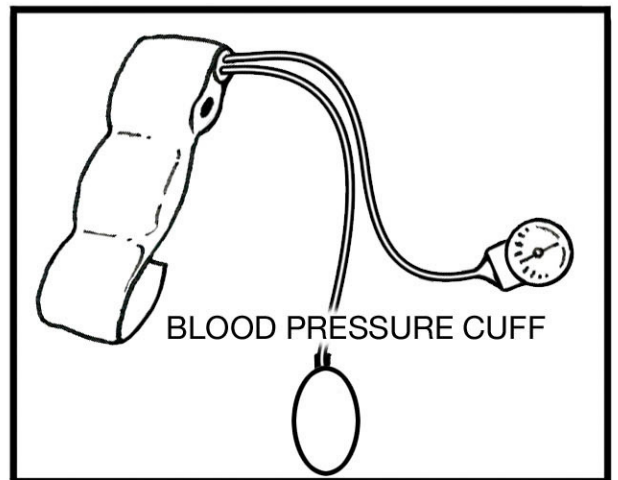

**AWCHWA**

CUDDLY TOY

MEDICINE CUP

THERMOMETER

OXYGEN MASK

CRUTCHES

SLING

DRIP

NAME BAND

BANDAGE

BLOOD PRESSURE CUFF